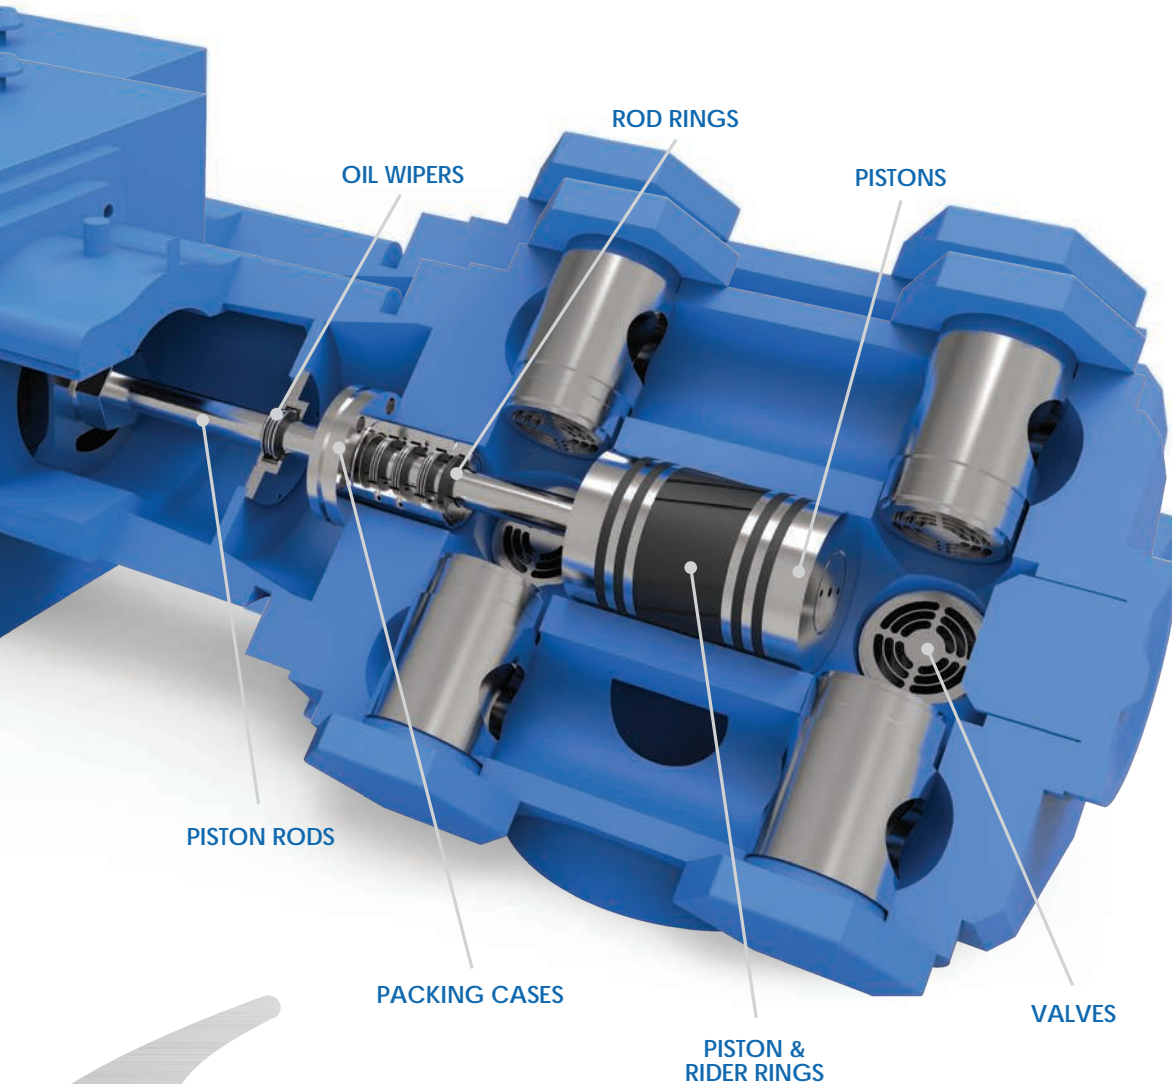

ADVANCING PERFORMANCE

+ RELIABILITY + EFFICIENCY

AFTERMARKET
SERVICES

FIELD
SERVICES

PROJECT
ENGINEERING

Cook Compression offers custom-engineered components, repair and reconditioning services and technical support for reciprocating compressors around the world. Our solutions extend run times, increase efficiency, address emissions, reduce operating costs, eliminate unplanned downtime and resolve chronic problems—delivering quantifiable advances in performance.